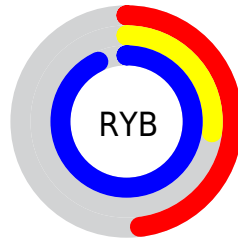

# Details

The RYB color **122, 69, 237** is a dark color, and the websafe version is hex **6633CC**. The color can be described as middle muted purple. A complement of this color would be **69, 237, 122**, and the grayscale version is **103, 103, 103**.

A 20% lighter version of the original color is **183, 121, 255**, and **56, 12, 180** is the 20% darker color. If you saturate the color by 10%, you get **106, 45, 237**, and if you desaturate by 10%, it is **138, 93, 237**.

# Distribution

Red (48%)

Green (27%)

Blue (93%)

Red (48%)

Yellow (27%)

Blue (93%)

Cyan (49%)