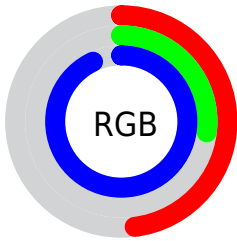

Distribution

Red (48%)

Green (27%)

Blue (93%)