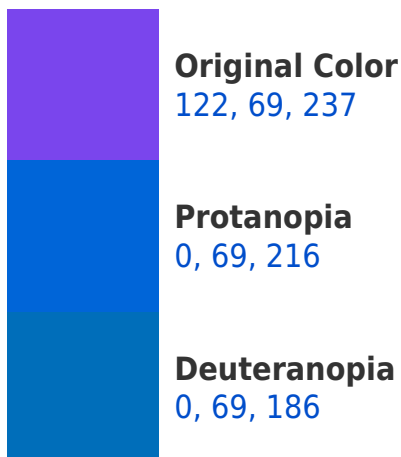

Color Blindness Simulation

Color vision deficiency is a very complex topic, and I could not describe the different causes any better than Wikipedia does, so if you want to learn more, you should check out their [article about color blindness](#).

Dichromacy