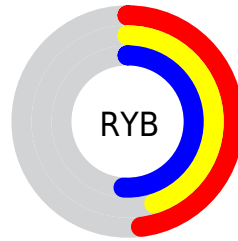

Details

The RYB color **123, 116, 131** is a dark color, and the websafe version is hex **666666**. A complement of this color would be **116, 131, 123**, and the grayscale version is **120, 120, 120**.

A 20% lighter version of the original color is **175, 168, 184**, and **74, 68, 82** is the 20% darker color. If you saturate the color by 10%, you get **116, 103, 131**, and if you desaturate by 10%, it is **130, 129, 131**.

Distribution

Red (48%)

Green (45%)

Blue (51%)

Red (48%)

Yellow (45%)

Blue (51%)

Cyan (6%)