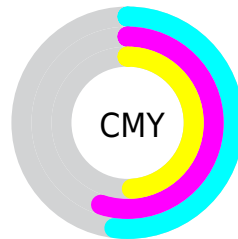

Details

The RYB color **123, 116, 131** is a dark color, and the websafe version is hex **666666**. A complement of this color would be **116, 131, 123**, and the grayscale version is **120, 120, 120**.

A 20% lighter version of the original color is **175, 168, 184**, and **74, 68, 82** is the 20% darker color. If you saturate the color by 10%, you get **116, 103, 131**, and if you desaturate by 10%, it is **130, 129, 131**.

Distribution

Red (48%)

Green (45%)

Blue (51%)

Red (48%)

Yellow (45%)

Blue (51%)

Cyan (6%)

Magenta (11%)

Yellow (0%)

Black (49%)

Cyan (52%)

Magenta (55%)

Yellow (49%)

Brightness & Saturation Gradients

These gradients show how the RYB color 123, 116, 131 changes by changing the brightness by 10 percent. The first figure shows a shift by +10% for each color and the second figure -10%.