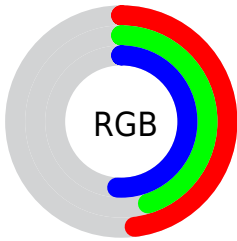

Distribution

Red (48%)

Green (45%)

Blue (51%)