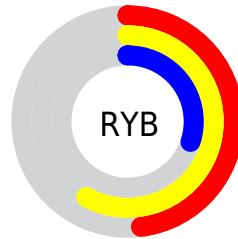

# Details

The RYB color **123, 148, 77** is a dark color, and the websafe version is hex **996633**. A complement of this color would be **77, 97, 148**, and the grayscale version is **124, 124, 124**.

A 20% lighter version of the original color is **182, 204, 127**, and **67, 95, 31** is the 20% darker color. If you saturate the color by 10%, you get **118, 148, 62**, and if you desaturate by 10%, it is **128, 148, 92**.

# Distribution

Red (58%)

Green (47%)

Blue (30%)

Red (48%)

Yellow (58%)

Blue (30%)

Cyan (0%)