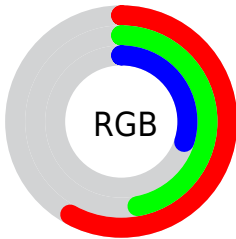

Distribution

Red (58%)

Green (47%)

Blue (30%)