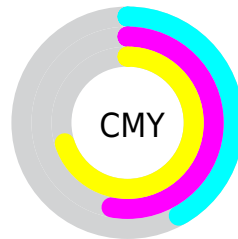

# Details

The RYB color **123, 148, 77** is a dark color, and the websafe version is hex **996633**. A complement of this color would be **77, 97, 148**, and the grayscale version is **124, 124, 124**.

A 20% lighter version of the original color is **182, 204, 127**, and **67, 95, 31** is the 20% darker color. If you saturate the color by 10%, you get **118, 148, 62**, and if you desaturate by 10%, it is **128, 148, 92**.

# Distribution

Red (58%)

Green (47%)

Blue (30%)

Red (48%)

Yellow (58%)

Blue (30%)

Cyan (0%)

Magenta (19%)

Yellow (48%)

Black (42%)

Cyan (42%)

Magenta (53%)

Yellow (70%)