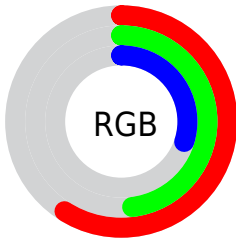

Distribution

Red (59%)

Green (48%)

Blue (30%)