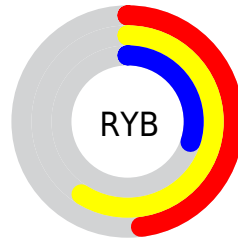

# Details

The RYB color **123, 151, 76** is a dark color, and the websafe version is hex **996633**. A complement of this color would be **76, 97, 151**, and the grayscale version is **126, 126, 126**.

A 20% lighter version of the original color is **182, 207, 126**, and **67, 98, 30** is the 20% darker color. If you saturate the color by 10%, you get **118, 151, 61**, and if you desaturate by 10%, it is **128, 151, 91**.

# Distribution

Red (59%)

Green (48%)

Blue (30%)

Red (48%)

Yellow (59%)

Blue (30%)

Cyan (0%)