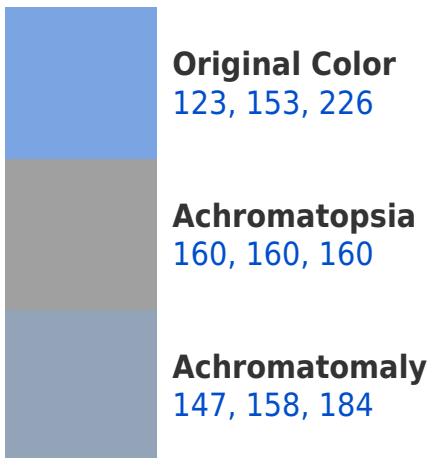

## RYB 123, 153, 226 Background

This preview shows how black text looks on a background with the RYB color 123, 153, 226.

This preview shows how white text looks on a background with the RYB color 123, 153, 226.

## Dichromacy

**Original Color**  
123, 153, 226

**Protanopia**  
145, 158, 222

**Deuteranopia**  
141, 157, 227

**Tritanopia**  
112, 146, 187

# Trichromacy

# Monochromacy