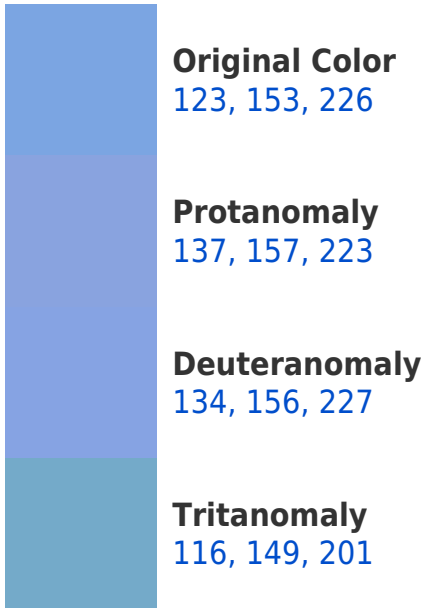

## RYB 123, 153, 226 Background

This preview shows how black text looks on a background with the RYB color 123, 153, 226.

This preview shows how white text looks on a background with the RYB color 123, 153, 226.

## Dichromacy

**Original Color**  
123, 153, 226

**Protanopia**  
145, 158, 222

**Deuteranopia**  
141, 157, 227

**Tritanopia**  
112, 146, 187

# Trichromacy

# Monochromacy