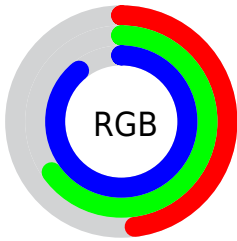

Distribution

- Red (48%)
- Green (65%)
- Blue (89%)