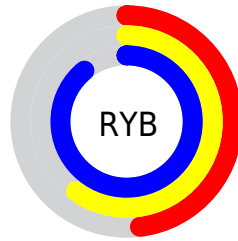

- Red (48%)
- Yellow (60%)
- Blue (89%)