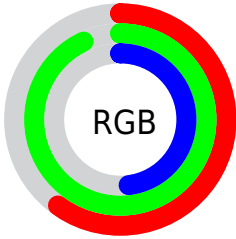

Distribution

Red (60%)

Green (93%)

Blue (48%)