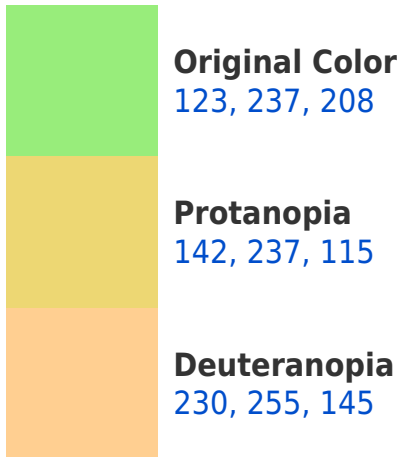

Color Blindness Simulation

Color vision deficiency is a very complex topic, and I could not describe the different causes any better than Wikipedia does, so if you want to learn more, you should check out their [article about color blindness](#).

Dichromacy