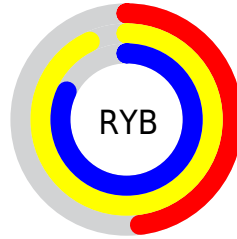

# Details

The RYB color **123, 237, 208** is a light color, and the websafe version is hex **99FF99**. A complement of this color would be **208, 123, 237**, and the grayscale version is **199, 199, 199**.

A 20% lighter version of the original color is **177, 255, 223**, and **71, 180, 155** is the 20% darker color. If you saturate the color by 10%, you get **99, 237, 202**, and if you desaturate by 10%, it is **147, 237, 214**.

# Distribution

Red (60%)

Green (93%)

Blue (48%)

Red (48%)

Yellow (93%)

Blue (82%)

Cyan (36%)