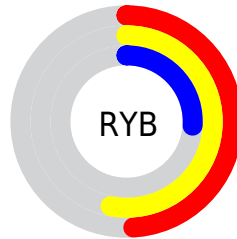

- Red (49%)
- Yellow (53%)
- Blue (26%)