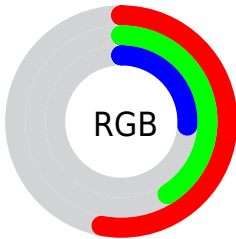

Distribution

- Red (53%)
- Green (41%)
- Blue (26%)