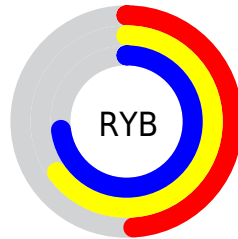

- Red (49%)
- Yellow (65%)
- Blue (73%)