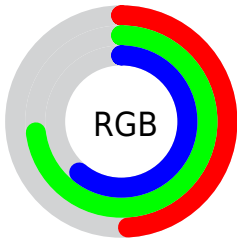

Distribution

- Red (49%)
- Green (73%)
- Blue (61%)