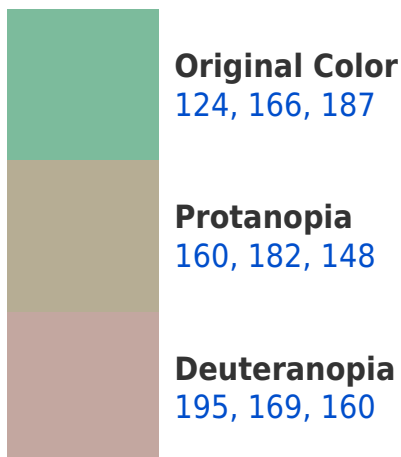

A 20% lighter version of the original color is **178, 221, 243**, and **72, 112, 133** is the 20% darker color. If you saturate the color by 10%, you get **105, 160, 187**, and if you desaturate by 10%, it is **143, 172, 187**.

187, 124, 124

94, 85, 90

158, 0, 79

31, 0, 15

Previews

White Background

This preview shows how the RYB color 124, 166, 187 looks on a white background.

Color Contrast Check

RGB 124, 166, 187 Background

This preview shows how black text looks on a background with the RGB color 124, 166, 187.

This preview shows how white text looks on a background with the RGB color 124, 166, 187.

Dichromacy

Tritanopia
133, 160, 196

Trichromacy

Original Color
124, 166, 187

Protanomaly
151, 178, 168

Deuteranomaly
158, 174, 163

Tritanomaly
130, 157, 183

Monochromacy