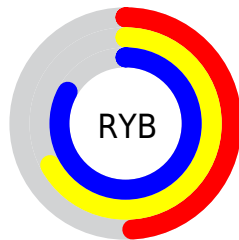

- Red (49%)
- Yellow (67%)
- Blue (83%)