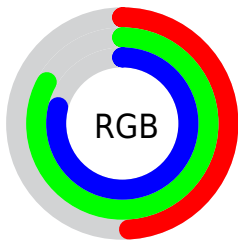

Distribution

- Red (49%)
- Green (83%)
- Blue (79%)