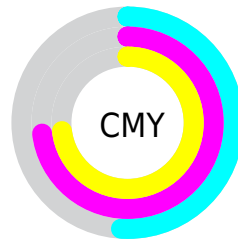

Details

The RYB color **124, 69, 69** is a dark color, and the websafe version is hex **663333**. A complement of this color would be **69, 97, 124**, and the grayscale version is **86, 86, 86**.

A 20% lighter version of the original color is **179, 118, 117**, and **72, 23, 26** is the 20% darker color. If you saturate the color by 10%, you get **124, 57, 57**, and if you desaturate by 10%, it is **124, 81, 81**.

Distribution

Red (49%)

Green (27%)

Blue (27%)

Red (49%)

Yellow (27%)

Blue (27%)

Cyan (0%)

Magenta (44%)

Yellow (44%)

Black (51%)

Cyan (51%)

Magenta (73%)

Yellow (73%)

Brightness & Saturation Gradients

These gradients show how the RYB color 124, 69, 69 changes by changing the brightness by 10 percent. The first figure shows a shift by +10% for each color and the second figure -10%.