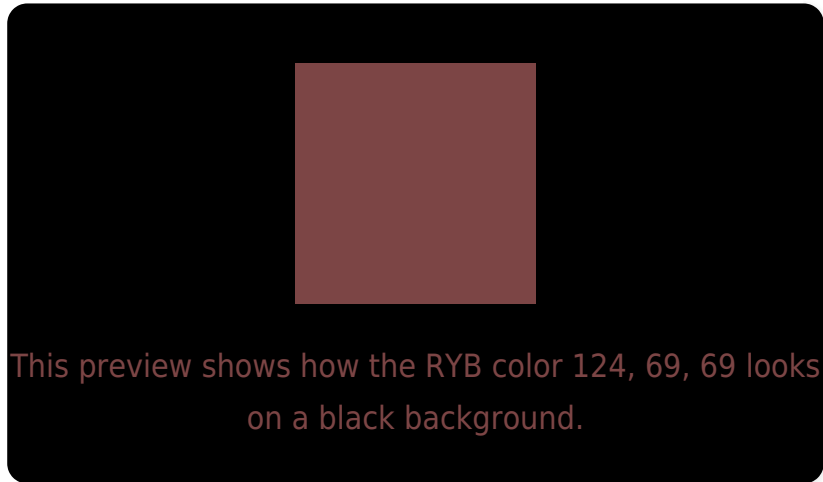

Black Background

Color Contrast Check

Large Text (above 18pt) WCAG AA × Fail

Any Text WCAG AA × Fail

Large Text (above 18pt) WCAG AAA × Fail

Any Text WCAG AAA × Fail

If you want to check with other color combinations, try the [Color Contrast Checker](#).