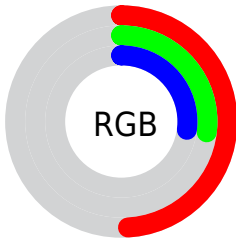

Distribution

Red (49%)

Green (27%)

Blue (27%)