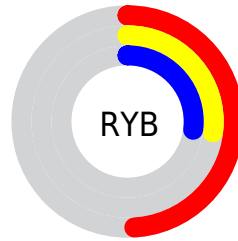

Conversions

Conversions Part 2

Format	Color
R _Y B	124, 69, 69
Decimal	8144197
CIE Lab	35.93, 23.57, 10.36
CIE LCh	36, 25.749, 23.719
Yxy	8.9710, 0.4227, 0.3293
Android (android.graphics.Color)	4286334277 (0xFF7C4545)
YUV	85.4450, -8.1074, 33.8127
Hunter-Lab	29.9516, 16.2064, 7.5946

Details

The RYB color **124, 69, 69** is a dark color, and the websafe version is hex **663333**. A complement of this color would be **69, 97, 124**, and the grayscale version is **86, 86, 86**.

A 20% lighter version of the original color is **179, 118, 117**, and **72, 23, 26** is the 20% darker color. If you saturate the color by 10%, you get **124, 57, 57**, and if you desaturate by 10%, it is **124, 81, 81**.

Distribution

Red (49%)

Green (27%)

Blue (27%)

Red (49%)

Yellow (27%)

Blue (27%)

Cyan (0%)