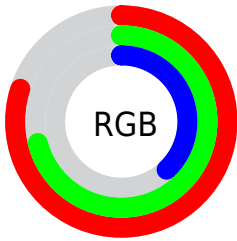

Distribution

- Red (80%)
- Green (71%)
- Blue (38%)