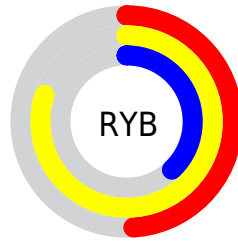

- Red (49%)
- Yellow (80%)
- Blue (38%)