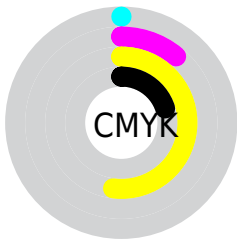

Details

The RYB color **125, 204, 97** is a light color, and the websafe version is hex **CCCC66**. A complement of this color would be **97, 115, 204**, and the grayscale version is **179, 179, 179**.

A 20% lighter version of the original color is **170, 255, 150**, and **69, 147, 47** is the 20% darker color. If you saturate the color by 10%, you get **110, 204, 77**, and if you desaturate by 10%, it is **140, 204, 117**.

Distribution

- Red (80%)
- Green (71%)
- Blue (38%)

- Red (49%)
- Yellow (80%)
- Blue (38%)

- Cyan (0%)
- Magenta (11%)
- Yellow (52%)
- Black (20%)

- Cyan (20%)
- Magenta (29%)
- Yellow (62%)

Brightness & Saturation Gradients