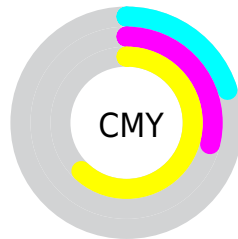

Details

The RYB color **125, 204, 97** is a light color, and the websafe version is hex **CCCC66**. A complement of this color would be **97, 115, 204**, and the grayscale version is **179, 179, 179**.

A 20% lighter version of the original color is **170, 255, 150**, and **69, 147, 47** is the 20% darker color. If you saturate the color by 10%, you get **110, 204, 77**, and if you desaturate by 10%, it is **140, 204, 117**.

Distribution

- Red (80%)
- Green (71%)
- Blue (38%)

- Red (49%)
- Yellow (80%)
- Blue (38%)

- Cyan (0%)
- Magenta (11%)
- Yellow (52%)
- Black (20%)

- Cyan (20%)
- Magenta (29%)
- Yellow (62%)

Brightness & Saturation Gradients

These gradients show how the RYB color 125, 204, 97 changes by changing the brightness by 10 percent. The first figure shows a shift by +10% for each color and the second figure -10%.

Similar to the brightness gradients but the following saturation gradients show a change of the RYB color 125, 204, 97 by changing the saturation by 10% instead.