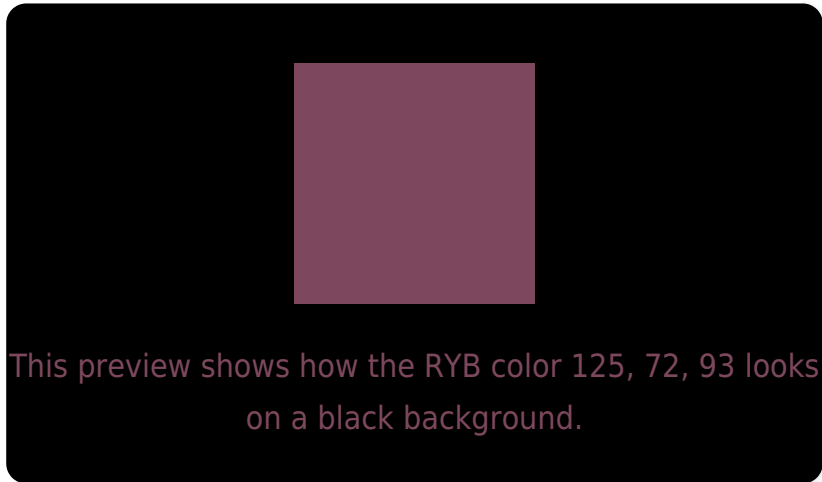

Black Background

Color Contrast Check

Large Text (above 18pt) WCAG AA × Fail

Any Text WCAG AA × Fail

Large Text (above 18pt) WCAG AAA × Fail

Any Text WCAG AAA × Fail

If you want to check with other color combinations, try the [Color Contrast Checker](#).