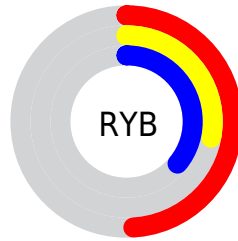

Conversions

Conversions Part 2

Format	Color
R _Y B	125, 72, 93
Decimal	8210525
CIE Lab	37.45, 25.55, -2.58
CIE LCh	37, 25.682, 354.245
Yxy	9.7850, 0.3738, 0.2869
Android (android.graphics.Color)	4286400605 (0xFF7D485D)
YUV	90.2410, 1.3602, 30.4836
Hunter-Lab	31.2810, 18.0174, -0.0380

Details

The RYB color **125, 72, 93** is a dark color, and the websafe version is hex **663333**. A complement of this color would be **72, 105, 125**, and the grayscale version is **90, 90, 90**.

A 20% lighter version of the original color is **179, 122, 143**, and **74, 26, 47** is the 20% darker color. If you saturate the color by 10%, you get **125, 59, 85**, and if you desaturate by 10%, it is **125, 84, 101**.

Distribution

- Red (49%)
- Green (28%)
- Blue (36%)

- Red (49%)
- Yellow (28%)
- Blue (36%)

- Cyan (0%)
- Magenta (42%)
- Yellow (26%)
- Black (51%)

- Cyan (51%)
- Magenta (72%)
- Yellow (64%)

Brightness & Saturation Gradients