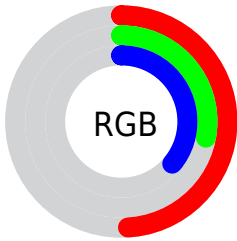

Color

R_YB(125, 72, 93)

Conversions

Conversions Part 1

Format	Color
Hex	7D485D
RGB	125, 72, 93
RGB Percent	49%, 28%, 36%
CMY	0.5098, 0.7176, 0.6353
CMYK	0.00, 0.42, 0.26, 0.51
HSL	336°, 27%, 39%
HSV	336°, 42%, 49%
XYZ	12.7506, 9.7850, 11.5726
YIQ	90.2410, 24.8470, 17.7670

Conversions

Conversions Part 2

Format	Color
R _Y B	125, 72, 93
Decimal	8210525
CIE Lab	37.45, 25.55, -2.58
CIE LCh	37, 25.682, 354.245
Yxy	9.7850, 0.3738, 0.2869
Android (android.graphics.Color)	4286400605 (0xFF7D485D)
YUV	90.2410, 1.3602, 30.4836
Hunter-Lab	31.2810, 18.0174, -0.0380

Details

The RYB color **125, 72, 93** is a dark color, and the websafe version is hex **663333**. A complement of this color would be **72, 105, 125**, and the grayscale version is **90, 90, 90**.

A 20% lighter version of the original color is **179, 122, 143**, and **74, 26, 47** is the 20% darker color. If you saturate the color by 10%, you get **125, 59, 85**, and if you desaturate by 10%, it is **125, 84, 101**.

Distribution

- Red (49%)
- Green (28%)
- Blue (36%)

- Red (49%)
- Yellow (28%)
- Blue (36%)

- Cyan (0%)
- Magenta (42%)
- Yellow (26%)
- Black (51%)

- Cyan (51%)
- Magenta (72%)
- Yellow (64%)

Brightness & Saturation Gradients