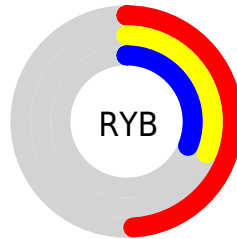

Conversions

Conversions Part 2

Format	Color
R_{YB}	125, 79, 79
Decimal	8212303
CIE Lab	38.75, 19.37, 8.06
CIE LCh	39, 20.985, 22.601
Yxy	10.5165, 0.3965, 0.3292
Android (android.graphics.Color)	4286402383 (0xFF7D4F4F)
YUV	92.7540, -6.7807, 28.2797
Hunter-Lab	32.4291, 12.9597, 6.6854

Details

The RYB color **125, 79, 79** is a dark color, and the websafe version is hex **996666**. A complement of this color would be **79, 102, 125**, and the grayscale version is **93, 93, 93**.

A 20% lighter version of the original color is **179, 129, 128**, and **74, 33, 35** is the 20% darker color. If you saturate the color by 10%, you get **125, 67, 67**, and if you desaturate by 10%, it is **125, 92, 92**.

Distribution

- Red (49%)
- Green (31%)
- Blue (31%)

- Red (49%)
- Yellow (31%)
- Blue (31%)

- Cyan (0%)
- Magenta (37%)
- Yellow (37%)
- Black (51%)

- Cyan (51%)
- Magenta (69%)
- Yellow (69%)

Brightness & Saturation Gradients

These gradients show how the RYB color 125, 79, 79 changes by changing the brightness by 10 percent. The first figure shows a shift by +10% for each color and the second figure -10%.

Similar to the brightness gradients but the following saturation gradients show a change of the RYB color 125, 79, 79 by changing the saturation by 10% instead.