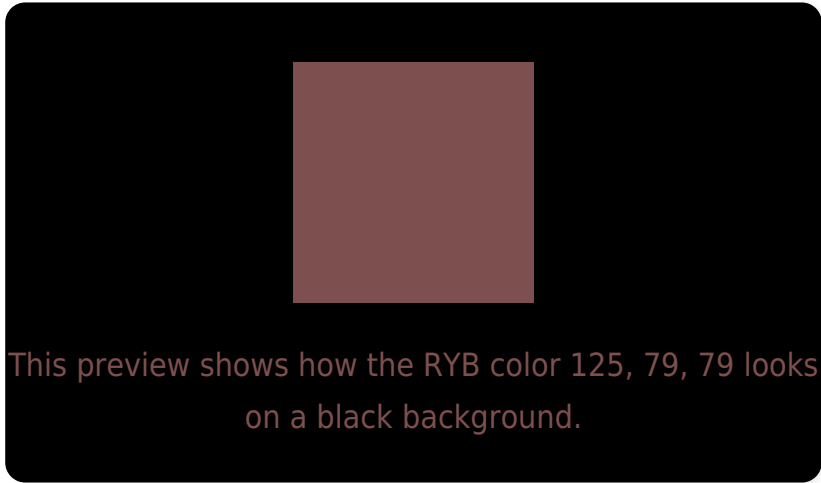

Black Background

Color Contrast Check

Large Text (above 18pt) WCAG AA ✓ Pass

Any Text WCAG AA × Fail

Large Text (above 18pt) WCAG AAA × Fail

Any Text WCAG AAA × Fail

If you want to check with other color combinations, try the [Color Contrast Checker](#).