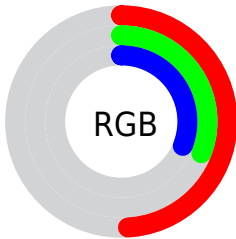

Distribution

- Red (49%)
- Green (31%)
- Blue (31%)