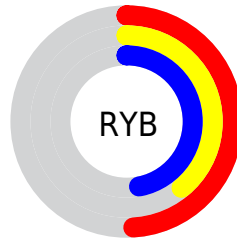

Conversions

Conversions Part 2

Format	Color
R_{YB}	125, 99, 121
Decimal	8217465
CIE Lab	45.17, 14.52, -8.33
CIE LCh	45, 16.744, 330.165
Yxy	14.6641, 0.3204, 0.2870
Android (android.graphics.Color)	4286407545 (0xFF7D6379)
YUV	109.2820, 5.7770, 13.7847
Hunter-Lab	38.2938, 9.2941, -4.2482

Details

The RYB color **125, 99, 121** is a dark color, and the websafe version is hex **666666**. A complement of this color would be **99, 122, 125**, and the grayscale version is **109, 109, 109**.

A 20% lighter version of the original color is **178, 150, 173**, and **76, 52, 72** is the 20% darker color. If you saturate the color by 10%, you get **125, 86, 119**, and if you desaturate by 10%, it is **125, 112, 123**.

Distribution

- Red (49%)
- Green (39%)
- Blue (47%)

- Red (49%)
- Yellow (39%)
- Blue (47%)

- Cyan (0%)
- Magenta (21%)
- Yellow (3%)
- Black (51%)

- Cyan (51%)
- Magenta (61%)
- Yellow (53%)

Brightness & Saturation Gradients

These gradients show how the RYB color 125, 99, 121 changes by changing the brightness by 10 percent. The first figure shows a shift by +10% for each color and the second figure -10%.

Similar to the brightness gradients but the following saturation gradients show a change of the RYB color 125, 99, 121 by changing the saturation by 10% instead.