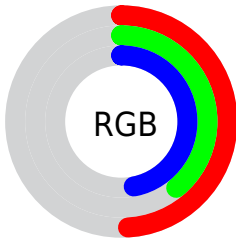

Color

`RYB(125, 99, 121)`

Conversions

Conversions Part 1

Format	Color
Hex	7D6379
RGB	125, 99, 121
RGB Percent	49%, 39%, 47%
CMY	0.5098, 0.6118, 0.5255
CMYK	0.00, 0.21, 0.03, 0.51
HSL	309°, 12%, 44%
HSV	309°, 21%, 49%
XYZ	16.3705, 14.6641, 20.0568
YIQ	109.2820, 8.4340, 12.3540

Conversions

Conversions Part 2

Format	Color
R_{YB}	125, 99, 121
Decimal	8217465
CIE Lab	45.17, 14.52, -8.33
CIE LCh	45, 16.744, 330.165
Yxy	14.6641, 0.3204, 0.2870
Android (android.graphics.Color)	4286407545 (0xFF7D6379)
YUV	109.2820, 5.7770, 13.7847
Hunter-Lab	38.2938, 9.2941, -4.2482

Details

The RYB color **125, 99, 121** is a dark color, and the websafe version is hex **666666**. A complement of this color would be **99, 122, 125**, and the grayscale version is **109, 109, 109**.

A 20% lighter version of the original color is **178, 150, 173**, and **76, 52, 72** is the 20% darker color. If you saturate the color by 10%, you get **125, 86, 119**, and if you desaturate by 10%, it is **125, 112, 123**.

Distribution

- Red (49%)
- Green (39%)
- Blue (47%)

- Red (49%)
- Yellow (39%)
- Blue (47%)

- Cyan (0%)
- Magenta (21%)
- Yellow (3%)
- Black (51%)

- Cyan (51%)
- Magenta (61%)
- Yellow (53%)

Brightness & Saturation Gradients