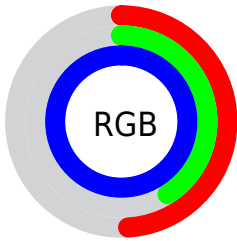

Distribution

Red (49%)

Green (41%)

Blue (99%)