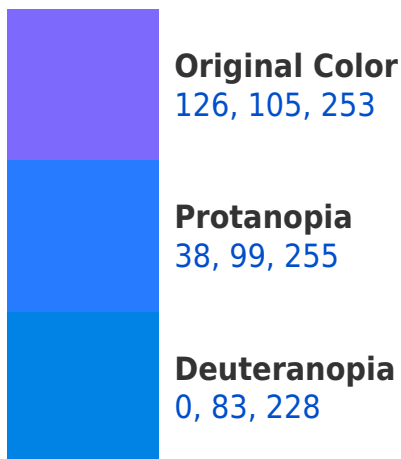

Color Blindness Simulation

Color vision deficiency is a very complex topic, and I could not describe the different causes any better than Wikipedia does, so if you want to learn more, you should check out their [article about color blindness](#).

Dichromacy