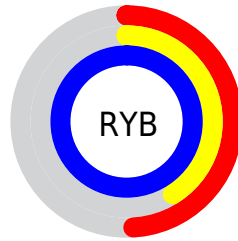

# Details

The RYB color **126, 105, 253** is a light color, and the websafe version is hex **6666FF**. A complement of this color would be **105, 253, 126**, and the grayscale version is **128, 128, 128**.

A 20% lighter version of the original color is **186, 157, 255**, and **61, 56, 195** is the 20% darker color. If you saturate the color by 10%, you get **104, 80, 253**, and if you desaturate by 10%, it is **148, 130, 253**.

# Distribution

Red (49%)

Green (41%)

Blue (99%)

Red (49%)

Yellow (41%)

Blue (99%)

Cyan (50%)