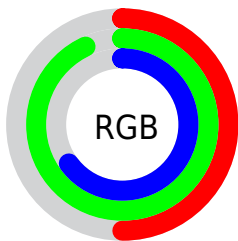

Distribution

- Red (50%)
- Green (93%)
- Blue (65%)