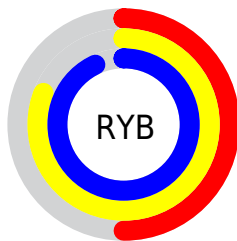

- Red (50%)
- Yellow (81%)
- Blue (93%)