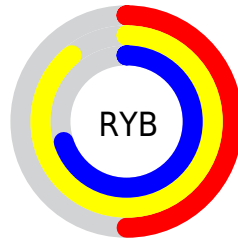

- Red (50%)
- Yellow (89%)
- Blue (70%)