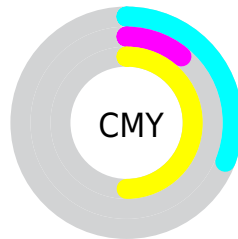

Details

The RYB color **127, 227, 179** is a light color, and the websafe version is hex **99CC66**. A complement of this color would be **179, 127, 227**, and the grayscale version is **200, 200, 200**.

A 20% lighter version of the original color is **181, 255, 204**, and **75, 171, 126** is the 20% darker color. If you saturate the color by 10%, you get **104, 227, 168**, and if you desaturate by 10%, it is **150, 227, 190**.

Distribution

- Red (69%)
- Green (89%)
- Blue (50%)

- Red (50%)
- Yellow (89%)
- Blue (70%)

- Cyan (23%)
- Magenta (0%)
- Yellow (44%)
- Black (11%)

- Cyan (31%)
- Magenta (11%)
- Yellow (50%)

Brightness & Saturation Gradients

These gradients show how the RYB color 127, 227, 179 changes by changing the brightness by 10 percent. The first figure shows a shift by +10% for each color and the second figure -10%.

Similar to the brightness gradients but the following saturation gradients show a change of the RYB color 127, 227, 179 by changing the saturation by 10% instead.