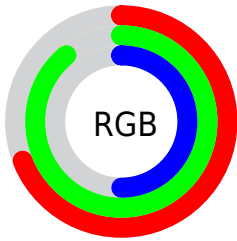

Distribution

- Red (69%)
- Green (89%)
- Blue (50%)