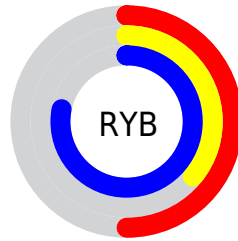

- Red (50%)
- Yellow (36%)
- Blue (78%)