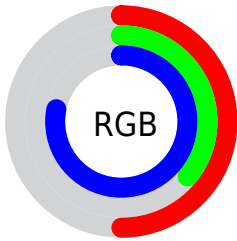

Distribution

- Red (50%)
- Green (36%)
- Blue (78%)