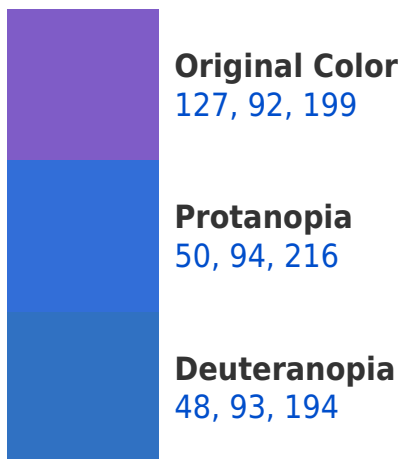

# Black Background

This preview shows how the RYB color 127, 92, 199 looks on a black background.

## RYB 127, 92, 199 Background

This preview shows how black text looks on a background with the RYB color 127, 92, 199.

This preview shows how white text looks on a background with the RYB color 127, 92, 199.

## Dichromacy

**Tritanopia**  
110, 112, 121

# Trichromacy

**Original Color**  
127, 92, 199

**Protanomaly**  
78, 99, 210

**Deuteranomaly**  
77, 100, 196

**Tritanomaly**  
116, 105, 149