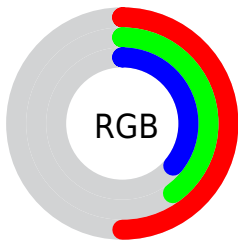

Distribution

- Red (50%)
- Green (40%)
- Blue (36%)