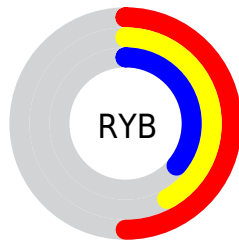

- Red (50%)
- Yellow (42%)
- Blue (36%)