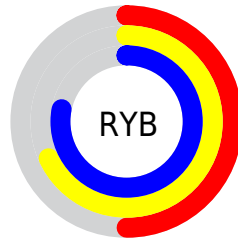

- Red (50%)
- Yellow (68%)
- Blue (78%)