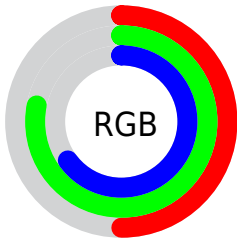

Distribution

- Red (50%)
- Green (78%)
- Blue (65%)