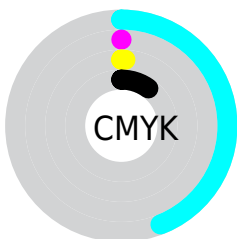

Details

The RYB color **128, 179, 229** is a light color, and the websafe version is hex **66CCCC**. A complement of this color would be **229, 128, 130**, and the grayscale version is **198, 198, 198**.

A 20% lighter version of the original color is **186, 221, 255**, and **68, 121, 173** is the 20% darker color. If you saturate the color by 10%, you get **105, 168, 229**, and if you desaturate by 10%, it is **151, 191, 229**.

Distribution

- Red (50%)
- Green (90%)
- Blue (89%)

- Red (50%)
- Yellow (70%)
- Blue (90%)

- Cyan (44%)
- Magenta (0%)
- Yellow (1%)
- Black (10%)

- Cyan (50%)
- Magenta (10%)
- Yellow (11%)

Brightness & Saturation Gradients