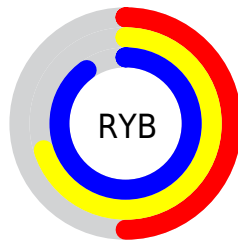

- Red (50%)
- Yellow (70%)
- Blue (90%)