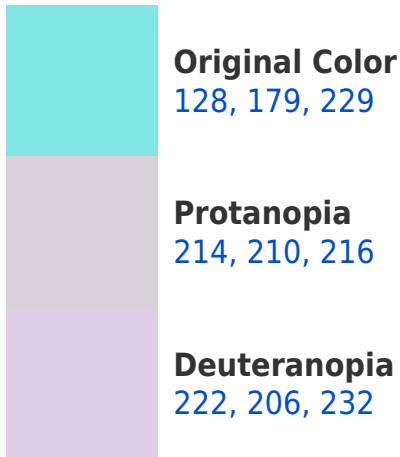

A 20% lighter version of the original color is **186, 221, 255**, and **68, 121, 173** is the 20% darker color. If you saturate the color by 10%, you get **105, 168, 229**, and if you desaturate by 10%, it is **151, 191, 229**.

229, 216, 128

115, 103, 104

179, 0, 3

51, 0, 1

Previews

White Background

This preview shows how the RYB color 128, 179, 229 looks on a white background.

Color Contrast Check

RYB 128, 179, 229 Background

This preview shows how black text looks on a background with the RYB color 128, 179, 229.

This preview shows how white text looks on a background with the RYB color 128, 179, 229.

Dichromacy

Tritanopia
133, 184, 245

Trichromacy

Original Color

128, 179, 229

Protanomaly

183, 201, 220

Deuteranomaly