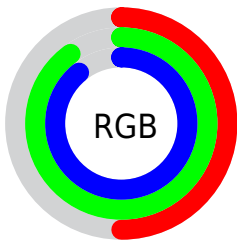

Distribution

- Red (50%)
- Green (90%)
- Blue (89%)