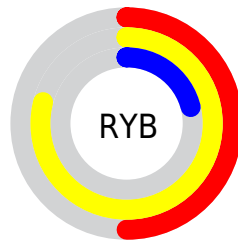

Details

The RYB color **128, 201, 54** is a dark color, and the websafe version is hex **CC9933**. The color can be described as middle muted orange. A complement of this color would be **54, 91, 201**, and the grayscale version is **156, 156, 156**.

A 20% lighter version of the original color is **180, 255, 107**, and **59, 143, 0** is the 20% darker color. If you saturate the color by 10%, you get **118, 201, 34**, and if you desaturate by 10%, it is **137, 201, 74**.

Distribution

Red (79%)

Green (60%)

Blue (21%)

Red (50%)

Yellow (79%)

Blue (21%)

Cyan (0%)