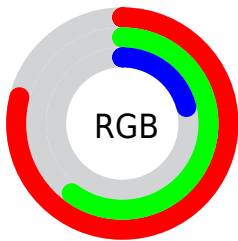

Distribution

Red (79%)

Green (60%)

Blue (21%)