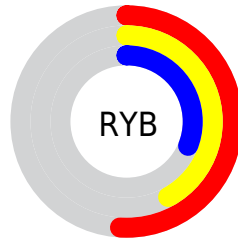

Conversions

Conversions Part 2

Format	Color
R_{YB}	129, 107, 79
Decimal	8479055
CIE _{Lab}	43.90, 10.39, 15.27
CIE _{LCh}	44, 18.472, 55.761
Yxy	13.7716, 0.3900, 0.3645
Android (android.graphics.Color)	4286669135 (0xFF81614F)
YUV	104.5160, -12.5794, 21.4725
Hunter-Lab	37.1100, 5.9306, 11.1526

Details

The RYB color **129, 107, 79** is a dark color, and the websafe version is hex **996666**. A complement of this color would be **79, 99, 129**, and the grayscale version is **105, 105, 105**.

A 20% lighter version of the original color is **183, 159, 128**, and **78, 62, 34** is the 20% darker color. If you saturate the color by 10%, you get **129, 102, 66**, and if you desaturate by 10%, it is **129, 112, 92**.

Distribution

- Red (51%)
- Green (38%)
- Blue (31%)

- Red (51%)
- Yellow (42%)
- Blue (31%)

- Cyan (0%)
- Magenta (25%)
- Yellow (39%)
- Black (49%)

- Cyan (49%)
- Magenta (62%)
- Yellow (69%)

Brightness & Saturation Gradients