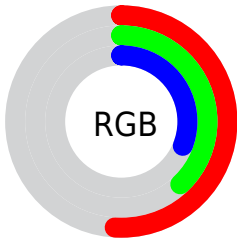

Distribution

- Red (51%)
- Green (38%)
- Blue (31%)