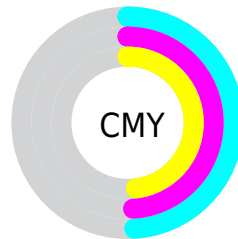

Details

The RYB color **129, 130, 133** is a dark color, and the websafe version is hex **999999**. A complement of this color would be **130, 133, 129**, and the grayscale version is **130, 130, 130**.

A 20% lighter version of the original color is **182, 183, 186**, and **80, 81, 84** is the 20% darker color. If you saturate the color by 10%, you get **116, 120, 133**, and if you desaturate by 10%, it is **138, 142, 133**.

Distribution

- Red (51%)
- Green (51%)
- Blue (52%)

- Red (51%)
- Yellow (51%)
- Blue (52%)

- Cyan (3%)
- Magenta (2%)
- Yellow (0%)
- Black (48%)

- Cyan (49%)
- Magenta (49%)
- Yellow (48%)

Brightness & Saturation Gradients

These gradients show how the RYB color 129, 130, 133 changes by changing the brightness by 10 percent. The first figure shows a shift by +10% for each color and the second figure -10%.

Similar to the brightness gradients but the following saturation gradients show a change of the RYB color 129, 130, 133 by changing the saturation by 10% instead.