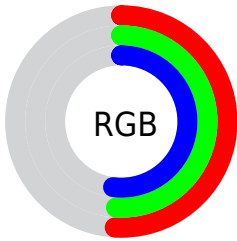

Distribution

- Red (51%)
- Green (51%)
- Blue (52%)