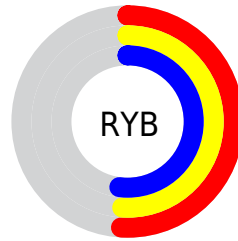

- Red (51%)
- Yellow (51%)
- Blue (52%)