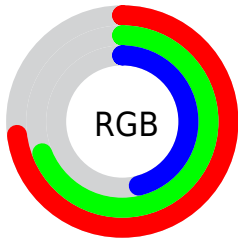

Distribution

Red (73%)

Green (69%)

Blue (46%)