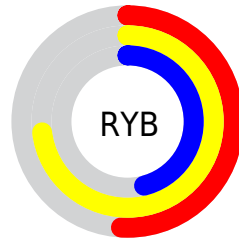

Details

The RYB color **129, 186, 117** is a light color, and the websafe version is hex **999966**. A complement of this color would be **117, 126, 186**, and the grayscale version is **172, 172, 172**.

A 20% lighter version of the original color is **184, 243, 170**, and **77, 132, 68** is the 20% darker color. If you saturate the color by 10%, you get **113, 186, 98**, and if you desaturate by 10%, it is **144, 186, 136**.

Distribution

Red (73%)

Green (69%)

Blue (46%)

Red (51%)

Yellow (73%)

Blue (46%)

Cyan (0%)