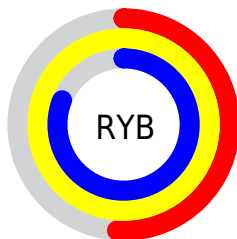

- Red (51%)
- Yellow (100%)
- Blue (81%)