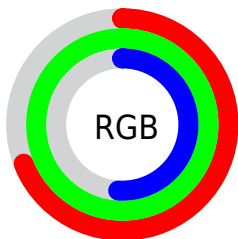

Distribution

- Red (69%)
- Green (100%)
- Blue (51%)