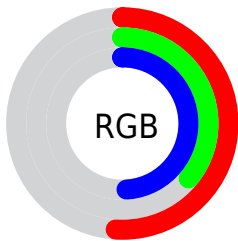

Color

R_YB(129, 92, 125)

Conversions

Conversions Part 1

Format	Color
Hex	815C7D
RGB	129, 92, 125
RGB Percent	51%, 36%, 49%
CMY	0.4941, 0.6392, 0.5098
CMYK	0.00, 0.29, 0.03, 0.49
HSL	306°, 17%, 43%
HSV	306°, 29%, 51%
XYZ	16.5821, 13.8021, 21.1921
YIQ	106.8250, 11.4590, 18.1070

Conversions

Conversions Part 2

Format	Color
R_{YB}	129, 92, 125
Decimal	8477821
CIE _{Lab}	43.95, 20.99, -12.55
CIE _{LCh}	44, 24.454, 329.131
Yxy	13.8021, 0.3215, 0.2676
Android (android.graphics.Color)	4286667901 (0xFF815C7D)
YUV	106.8250, 8.9603, 19.4475
Hunter-Lab	37.1512, 14.6573, -7.8150

Details

The RYB color **129, 92, 125** is a dark color, and the websafe version is hex **996699**. A complement of this color would be **92, 125, 129**, and the grayscale version is **107, 107, 107**.

A 20% lighter version of the original color is **182, 143, 178**, and **79, 45, 76** is the 20% darker color. If you saturate the color by 10%, you get **129, 79, 124**, and if you desaturate by 10%, it is **129, 105, 126**.

Distribution

- Red (51%)
- Green (36%)
- Blue (49%)

- Red (51%)
- Yellow (36%)
- Blue (49%)

- Cyan (0%)
- Magenta (29%)
- Yellow (3%)
- Black (49%)

- Cyan (49%)
- Magenta (64%)
- Yellow (51%)

Brightness & Saturation Gradients