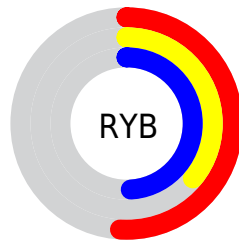

Conversions

Conversions Part 2

Format	Color
R_{YB}	129, 92, 125
Decimal	8477821
CIE _{Lab}	43.95, 20.99, -12.55
CIE _{LCh}	44, 24.454, 329.131
Yxy	13.8021, 0.3215, 0.2676
Android (android.graphics.Color)	4286667901 (0xFF815C7D)
YUV	106.8250, 8.9603, 19.4475
Hunter-Lab	37.1512, 14.6573, -7.8150

Details

The RYB color **129, 92, 125** is a dark color, and the websafe version is hex **996699**. A complement of this color would be **92, 125, 129**, and the grayscale version is **107, 107, 107**.

A 20% lighter version of the original color is **182, 143, 178**, and **79, 45, 76** is the 20% darker color. If you saturate the color by 10%, you get **129, 79, 124**, and if you desaturate by 10%, it is **129, 105, 126**.

Distribution

- Red (51%)
- Green (36%)
- Blue (49%)

- Red (51%)
- Yellow (36%)
- Blue (49%)

- Cyan (0%)
- Magenta (29%)
- Yellow (3%)
- Black (49%)

- Cyan (49%)
- Magenta (64%)
- Yellow (51%)

Brightness & Saturation Gradients