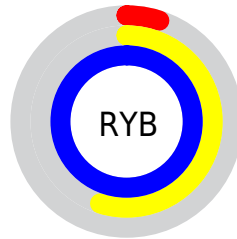

- Red (5%)
- Yellow (55%)
- Blue (99%)