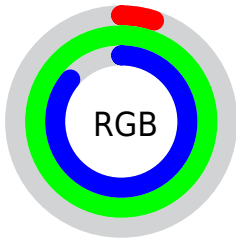

Distribution

- Red (5%)
- Green (99%)
- Blue (86%)