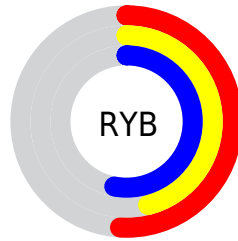

- Red (51%)
- Yellow (46%)
- Blue (53%)