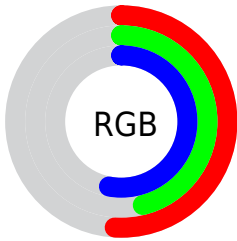

Distribution

- Red (51%)
- Green (46%)
- Blue (53%)