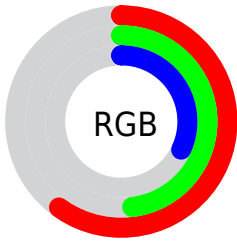

Distribution

- Red (60%)
- Green (48%)
- Blue (32%)