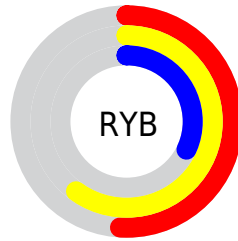

Conversions

Conversions Part 2

Format	Color
RYB	130, 152, 81
Decimal	9993041
CIELab	53.42, 5.49, 27.15
CIELCh	53, 27.701, 78.566
Yxy	21.4375, 0.4004, 0.3989
Android (android.graphics.Color)	4288183121 (0xFF987B51)
YUV	126.8830, -22.6203, 22.0276
Hunter-Lab	46.3006, 1.9313, 18.5955

Details

The RYB color **130, 152, 81** is a dark color, and the websafe version is hex **996633**. A complement of this color would be **81, 102, 152**, and the grayscale version is **127, 127, 127**.

A 20% lighter version of the original color is **189, 208, 131**, and **76, 99, 35** is the 20% darker color. If you saturate the color by 10%, you get **125, 152, 66**, and if you desaturate by 10%, it is **135, 152, 96**.

Distribution

- Red (60%)
- Green (48%)
- Blue (32%)

- Red (51%)
- Yellow (60%)
- Blue (32%)

- Cyan (0%)
- Magenta (19%)
- Yellow (47%)
- Black (40%)

- Cyan (40%)
- Magenta (52%)
- Yellow (68%)

Brightness & Saturation Gradients