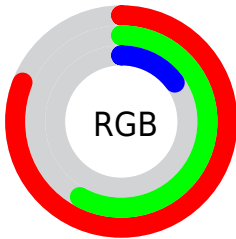

Distribution

- Red (81%)
- Green (58%)
- Blue (15%)