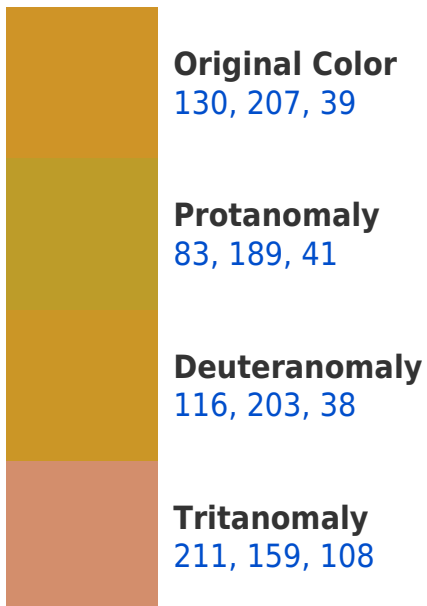

A 20% lighter version of the original color is **173, 255, 94**, and **76, 148, 0** is the 20% darker color. If you saturate the color by 10%, you get **119, 207, 18**, and if you desaturate by 10%, it is **140, 207, 60**.

This preview shows how white text looks on a background with the RYB color 130, 207, 39.

Color Blindness Simulation

Color vision deficiency is a very complex topic, and I could not describe the different causes any better than Wikipedia does, so if you want to learn more, you should check out their [article about color blindness](#).

Dichromacy

Original Color
130, 207, 39

Protanopia
64, 179, 42

Deuteranopia
108, 200, 38

Tritanopia

213, 138, 148

Trichromacy

Monochromacy

CSS Examples

Text

The CSS property to change the color of the text to RYB 130, 207, 39 is called "color". The color property can be set on classes, ids or directly on the HTML element.

This example shows how text in the color `rgb(207, 148, 39)` looks like.