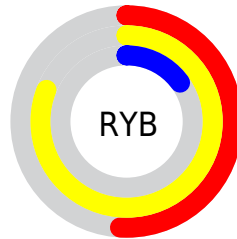

- Red (51%)
- Yellow (81%)
- Blue (15%)