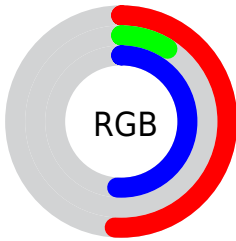

Distribution

- Red (51%)
- Green (9%)
- Blue (51%)