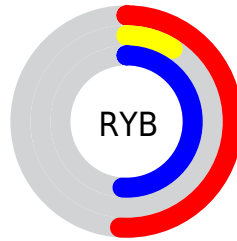

Conversions

Conversions Part 2

Format	Color
R_{YB}	130, 23, 129
Decimal	8525697
CIE _{Lab}	31.68, 55.20, -34.08
CIE _{LCh}	32, 64.875, 328.314
Yxy	6.9436, 0.3222, 0.1660
Android (android.graphics.Color)	4286715777 (0xFF821781)
YUV	67.0770, 30.5280, 55.1835
Hunter-Lab	26.3507, 45.1645, -29.7028

Details

The RYB color **130, 23, 129** is a dark color, and the websafe version is hex **993399**. A complement of this color would be **23, 129, 130**, and the grayscale version is **67, 67, 67**.

A 20% lighter version of the original color is **186, 82, 182**, and **76, 0, 79** is the 20% darker color. If you saturate the color by 10%, you get **130, 10, 129**, and if you desaturate by 10%, it is **130, 36, 129**.

Distribution

- Red (51%)
- Green (9%)
- Blue (51%)

- Red (51%)
- Yellow (9%)
- Blue (51%)

- Cyan (0%)
- Magenta (82%)
- Yellow (1%)
- Black (49%)

- Cyan (49%)
- Magenta (91%)
- Yellow (49%)

Brightness & Saturation Gradients