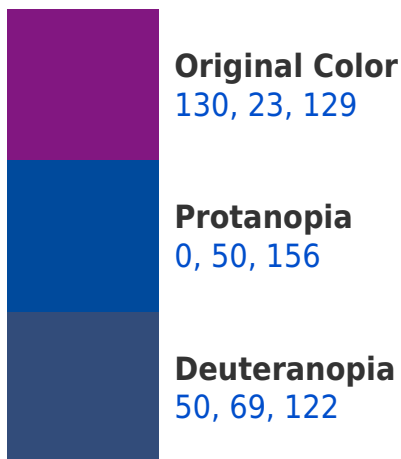

White Background

This preview shows how the RYB color 130, 23, 129 looks on a white background.

Color Contrast Check

Large Text (above 18pt) WCAG AA ✓ Pass

Any Text WCAG AA ✓ Pass

Large Text (above 18pt) WCAG AAA ✓ Pass

RGB 130, 23, 129 Background

This preview shows how black text looks on a background with the RGB color 130, 23, 129.

This preview shows how white text looks on a background with the RGB color 130, 23, 129.

Dichromacy

Tritanopia
122, 54, 58

Trichromacy

Original Color

130, 23, 129

Protanomaly

47, 54, 146

Deuteranomaly

79, 57, 125

Tritanomaly

125, 43, 84

Monochromacy

Original Color

130, 23, 129

Achromatopsia

67, 67, 67