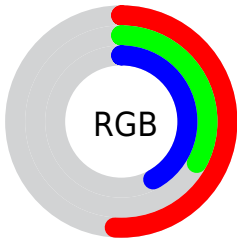

Distribution

- Red (51%)
- Green (33%)
- Blue (42%)