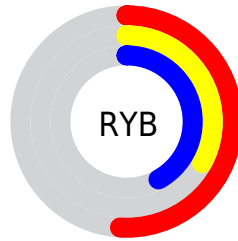

Conversions

Conversions Part 2

Format	Color
R_{YB}	130, 83, 107
Decimal	8541035
CIE Lab	41.21, 23.34, -5.66
CIE LCh	41, 24.015, 346.380
Yxy	11.9939, 0.3528, 0.2830
Android (android.graphics.Color)	4286731115 (0xFF82536B)
YUV	99.7890, 3.5550, 26.4950
Hunter-Lab	34.6322, 16.4640, -2.1852

Details

The RYB color **130, 83, 107** is a dark color, and the websafe version is hex **996666**. A complement of this color would be **83, 115, 130**, and the grayscale version is **100, 100, 100**.

A 20% lighter version of the original color is **184, 133, 158**, and **79, 37, 60** is the 20% darker color. If you saturate the color by 10%, you get **130, 70, 101**, and if you desaturate by 10%, it is **130, 96, 113**.

Distribution

- Red (51%)
- Green (33%)
- Blue (42%)

- Red (51%)
- Yellow (33%)
- Blue (42%)

- Cyan (0%)
- Magenta (36%)
- Yellow (18%)
- Black (49%)

- Cyan (49%)
- Magenta (67%)
- Yellow (58%)

Brightness & Saturation Gradients