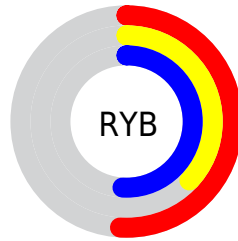

Conversions

Conversions Part 2

Format	Color
R_{YB}	130, 95, 130
Decimal	8544130
CIE _{Lab}	45.00, 20.58, -13.96
CIE _{LCh}	45, 24.866, 325.846
Yxy	14.5420, 0.3157, 0.2650
Android (android.graphics.Color)	4286734210 (0xFF825F82)
YUV	109.4550, 10.1287, 18.0180
Hunter-Lab	38.1339, 14.3730, -9.0861

Details

The RYB color **130, 95, 130** is a dark color, and the websafe version is hex **996699**. A complement of this color would be **95, 130, 130**, and the grayscale version is **109, 109, 109**.

A 20% lighter version of the original color is **183, 146, 183**, and **80, 48, 81** is the 20% darker color. If you saturate the color by 10%, you get **130, 82, 130**, and if you desaturate by 10%, it is **130, 108, 130**.

Distribution

- Red (51%)
- Green (37%)
- Blue (51%)

- Red (51%)
- Yellow (37%)
- Blue (51%)

- Cyan (0%)
- Magenta (27%)
- Yellow (0%)
- Black (49%)

- Cyan (49%)
- Magenta (63%)
- Yellow (49%)

Brightness & Saturation Gradients

These gradients show how the RYB color 130, 95, 130 changes by changing the brightness by 10 percent. The first figure shows a shift by +10% for each color and the second figure -10%.

Similar to the brightness gradients but the following saturation gradients show a change of the RYB color 130, 95, 130 by changing the saturation by 10% instead.