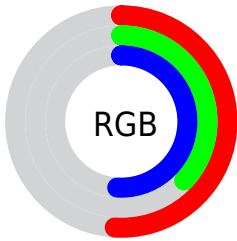

Color

R_YB(130, 95, 130)

Conversions

Conversions Part 1

Format	Color
Hex	825F82
RGB	130, 95, 130
RGB Percent	51%, 37%, 51%
CMY	0.4902, 0.6275, 0.4902
CMYK	0.00, 0.27, 0.00, 0.49
HSL	300°, 16%, 44%
HSV	300°, 27%, 51%
XYZ	17.3274, 14.5420, 23.0127
YIQ	109.4550, 9.6250, 18.3050

Conversions

Conversions Part 2

Format	Color
R_{YB}	130, 95, 130
Decimal	8544130
CIE _{Lab}	45.00, 20.58, -13.96
CIE _{LCh}	45, 24.866, 325.846
Yxy	14.5420, 0.3157, 0.2650
Android (android.graphics.Color)	4286734210 (0xFF825F82)
YUV	109.4550, 10.1287, 18.0180
Hunter-Lab	38.1339, 14.3730, -9.0861

Details

The RYB color **130, 95, 130** is a dark color, and the websafe version is hex **996699**. A complement of this color would be **95, 130, 130**, and the grayscale version is **109, 109, 109**.

A 20% lighter version of the original color is **183, 146, 183**, and **80, 48, 81** is the 20% darker color. If you saturate the color by 10%, you get **130, 82, 130**, and if you desaturate by 10%, it is **130, 108, 130**.

Distribution

- Red (51%)
- Green (37%)
- Blue (51%)

- Red (51%)
- Yellow (37%)
- Blue (51%)

- Cyan (0%)
- Magenta (27%)
- Yellow (0%)
- Black (49%)

- Cyan (49%)
- Magenta (63%)
- Yellow (49%)

Brightness & Saturation Gradients