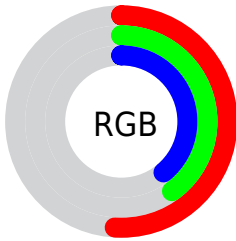

Color

R_YB(131, 104, 99)

Conversions

Conversions Part 1

Format	Color
Hex	836763
RGB	131, 103, 99
RGB Percent	51%, 40%, 39%
CMY	0.4863, 0.5948, 0.6118
CMYK	0.00, 0.21, 0.24, 0.49
HSL	8°, 14%, 45%
HSV	8°, 24%, 51%
XYZ	16.4948, 15.4913, 13.9251
YIQ	110.9160, 17.9720, 4.6920

Conversions

Conversions Part 2

Format	Color
R_{YB}	131, 104, 99
Decimal	8611683
CIE _{Lab}	46.30, 10.36, 6.65
CIE _{LCh}	46, 12.310, 32.690
Yxy	15.4913, 0.3593, 0.3374
Android (android.graphics.Color)	4286801763 (0xFF836763)
YUV	110.9160, -5.8746, 17.6137
Hunter-Lab	39.3590, 5.9286, 6.5746

Details

The RYB color **131, 104, 99** is a dark color, and the websafe version is hex **996666**. A complement of this color would be **99, 114, 131**, and the grayscale version is **111, 111, 111**.

A 20% lighter version of the original color is **185, 155, 150**, and **81, 56, 53** is the 20% darker color. If you saturate the color by 10%, you get **131, 93, 86**, and if you desaturate by 10%, it is **131, 116, 112**.

Distribution

- Red (51%)
- Green (40%)
- Blue (39%)

- Red (51%)
- Yellow (41%)
- Blue (39%)

- Cyan (0%)
- Magenta (21%)
- Yellow (24%)
- Black (49%)

- Cyan (49%)
- Magenta (59%)
- Yellow (61%)

Brightness & Saturation Gradients