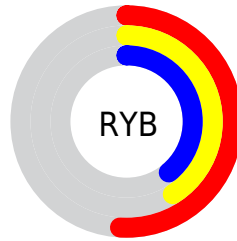

Conversions

Conversions Part 2

Format	Color
R_{YB}	131, 104, 99
Decimal	8611683
CIE _{Lab}	46.30, 10.36, 6.65
CIE _{LCh}	46, 12.310, 32.690
Yxy	15.4913, 0.3593, 0.3374
Android (android.graphics.Color)	4286801763 (0xFF836763)
YUV	110.9160, -5.8746, 17.6137
Hunter-Lab	39.3590, 5.9286, 6.5746

Details

The RYB color **131, 104, 99** is a dark color, and the websafe version is hex **996666**. A complement of this color would be **99, 114, 131**, and the grayscale version is **111, 111, 111**.

A 20% lighter version of the original color is **185, 155, 150**, and **81, 56, 53** is the 20% darker color. If you saturate the color by 10%, you get **131, 93, 86**, and if you desaturate by 10%, it is **131, 116, 112**.

Distribution

- Red (51%)
- Green (40%)
- Blue (39%)

- Red (51%)
- Yellow (41%)
- Blue (39%)

- Cyan (0%)
- Magenta (21%)
- Yellow (24%)
- Black (49%)

- Cyan (49%)
- Magenta (59%)
- Yellow (61%)

Brightness & Saturation Gradients