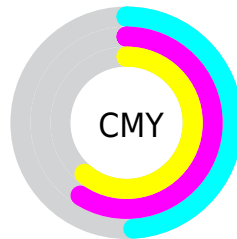

Details

The RYB color **131, 104, 99** is a dark color, and the websafe version is hex **996666**. A complement of this color would be **99, 114, 131**, and the grayscale version is **111, 111, 111**.

A 20% lighter version of the original color is **185, 155, 150**, and **81, 56, 53** is the 20% darker color. If you saturate the color by 10%, you get **131, 93, 86**, and if you desaturate by 10%, it is **131, 116, 112**.

Distribution

- Red (51%)
- Green (40%)
- Blue (39%)

- Red (51%)
- Yellow (41%)
- Blue (39%)

- Cyan (0%)
- Magenta (21%)
- Yellow (24%)
- Black (49%)

- Cyan (49%)
- Magenta (59%)
- Yellow (61%)

Brightness & Saturation Gradients

These gradients show how the RYB color 131, 104, 99 changes by changing the brightness by 10 percent. The first figure shows a shift by +10% for each color and the second figure -10%.

Similar to the brightness gradients but the following saturation gradients show a change of the RYB color 131, 104, 99 by changing the saturation by 10% instead.