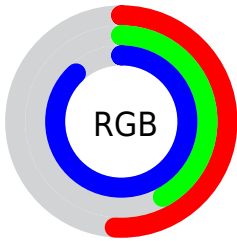

Distribution

- Red (51%)
- Green (42%)
- Blue (88%)