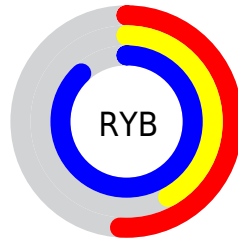

- Red (51%)
- Yellow (42%)
- Blue (88%)