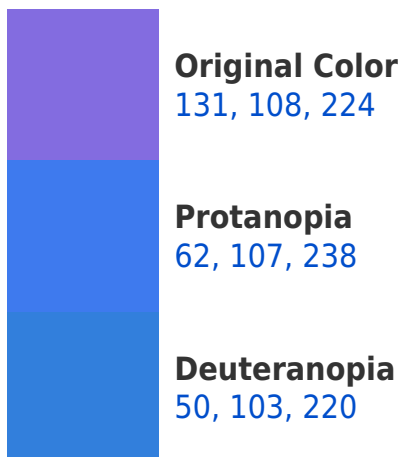

# Black Background

This preview shows how the RYB color 131, 108, 224 looks on a black background.

## RYB 131, 108, 224 Background

This preview shows how black text looks on a background with the RYB color 131, 108, 224.

This preview shows how white text looks on a background with the RYB color 131, 108, 224.

## Dichromacy

**Tritanopia**  
110, 121, 139

# Trichromacy

**Original Color**  
131, 108, 224

**Protanomaly**  
87, 112, 233

**Deuteranomaly**  
79, 111, 221

**Tritanomaly**  
118, 121, 170