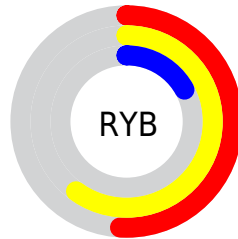

- Red (51%)
- Yellow (60%)
- Blue (17%)