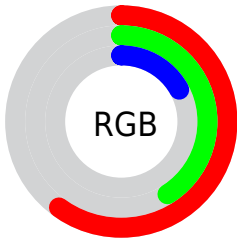

Distribution

- Red (60%)
- Green (41%)
- Blue (17%)