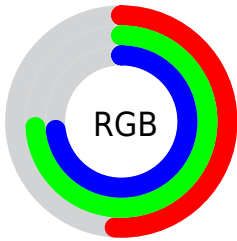

Distribution

- Red (51%)
- Green (74%)
- Blue (73%)