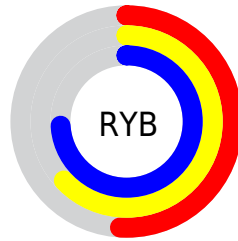

- Red (51%)
- Yellow (63%)
- Blue (74%)