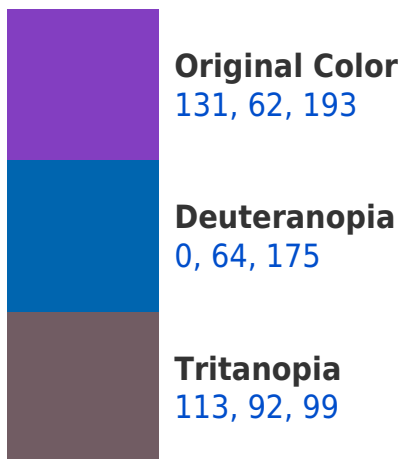

# Black Background

This preview shows how the RYB color 131, 62, 193 looks on a black background.

## RGB 131, 62, 193 Background

This preview shows how black text looks on a background with the RGB color 131, 62, 193.

This preview shows how white text looks on a background with the RGB color 131, 62, 193.

## Dichromacy

# Trichromacy

**Original Color**

131, 62, 193

**Deuteranomaly**

48, 78, 182

**Tritanomaly**

120, 81, 133