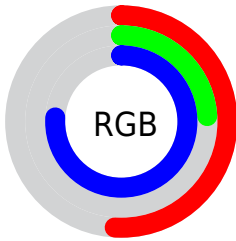

Distribution

Red (51%)

Green (24%)

Blue (76%)