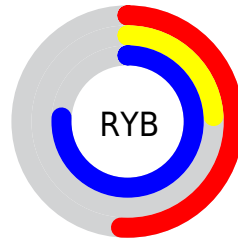

# Details

The RYB color **131, 62, 193** is a dark color, and the websafe version is hex **9933CC**. The color can be described as dark muted purple. A complement of this color would be **62, 193, 131**, and the grayscale version is **97, 97, 97**.

A 20% lighter version of the original color is **188, 114, 250**, and **75, 1, 138** is the 20% darker color. If you saturate the color by 10%, you get **122, 43, 193**, and if you desaturate by 10%, it is **140, 81, 193**.

# Distribution

Red (51%)

Green (24%)

Blue (76%)

Red (51%)

Yellow (24%)

Blue (76%)

Cyan (32%)