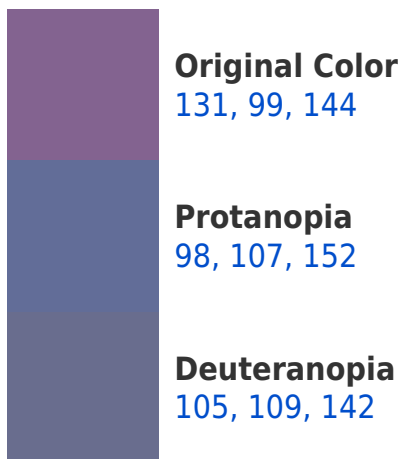

# Black Background

This preview shows how the RYB color 131, 99, 144 looks on a black background.

## RYB 131, 99, 144 Background

This preview shows how black text looks on a background with the RYB color 131, 99, 144.

This preview shows how white text looks on a background with the RYB color 131, 99, 144.

## Dichromacy

**Tritanopia**  
126, 105, 113

# Trichromacy

**Original Color**

131, 99, 144

**Protanomaly**

110, 105, 149

**Deuteranomaly**

114, 105, 143

**Tritanomaly**