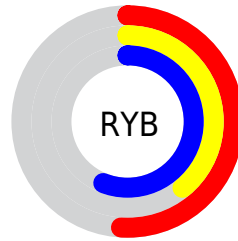

# Details

The RYB color **131, 99, 144** is a dark color, and the websafe version is hex **996699**. A complement of this color would be **99, 144, 131**, and the grayscale version is **114, 114, 114**.

A 20% lighter version of the original color is **185, 150, 198**, and **81, 52, 93** is the 20% darker color. If you saturate the color by 10%, you get **127, 85, 144**, and if you desaturate by 10%, it is **135, 113, 144**.

# Distribution

Red (51%)

Green (39%)

Blue (56%)

Red (51%)

Yellow (39%)

Blue (56%)

Cyan (9%)