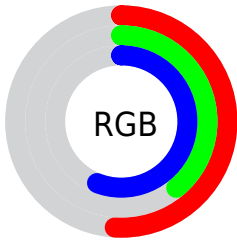

Distribution

Red (51%)

Green (39%)

Blue (56%)