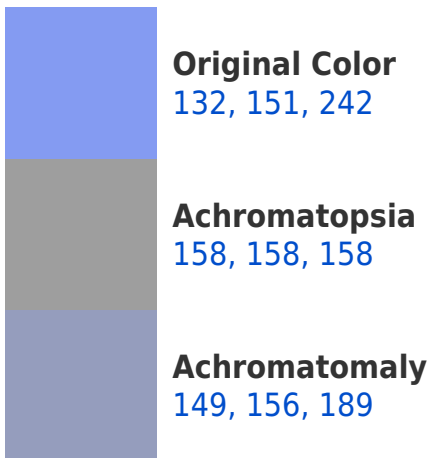

## RYB 132, 151, 242 Background

This preview shows how black text looks on a background with the RYB color 132, 151, 242.

This preview shows how white text looks on a background with the RYB color 132, 151, 242.

## Dichromacy

**Original Color**  
132, 151, 242

**Protanopia**  
128, 151, 243

**Deuteranopia**  
119, 149, 241

**Tritanopia**  
115, 144, 181

# Trichromacy

# Monochromacy