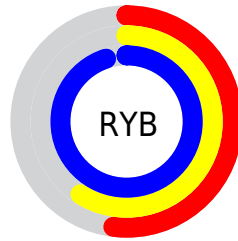

- Red (52%)
- Yellow (59%)
- Blue (95%)