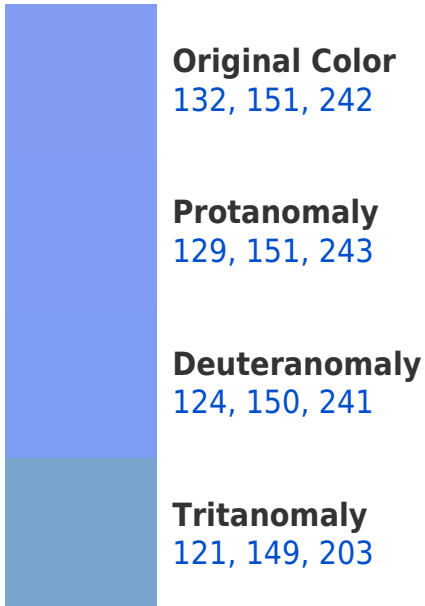

## RYB 132, 151, 242 Background

This preview shows how black text looks on a background with the RYB color 132, 151, 242.

This preview shows how white text looks on a background with the RYB color 132, 151, 242.

## Dichromacy

**Original Color**  
132, 151, 242

**Protanopia**  
128, 151, 243

**Deuteranopia**  
119, 149, 241

**Tritanopia**  
115, 144, 181

# Trichromacy

# Monochromacy