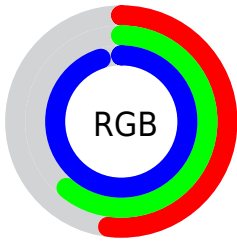

Distribution

- Red (52%)
- Green (61%)
- Blue (95%)