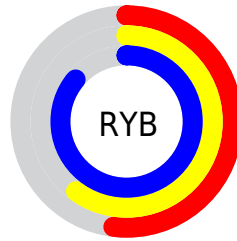

- Red (52%)
- Yellow (60%)
- Blue (86%)