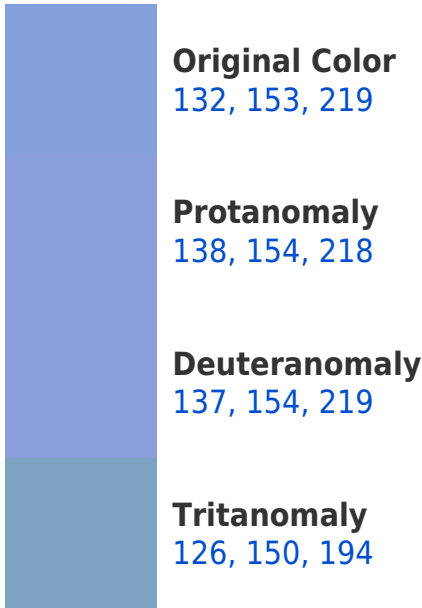

## **RYB 132, 153, 219 Background**

This preview shows how black text looks on a background with the RYB color 132, 153, 219.

This preview shows how white text looks on a background with the RYB color 132, 153, 219.

## Dichromacy

**Original Color**  
132, 153, 219

**Protanopia**  
142, 155, 217

**Deuteranopia**  
140, 154, 219

**Tritanopia**  
122, 147, 180

# Trichromacy

# Monochromacy