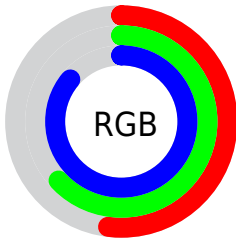

Distribution

- Red (52%)
- Green (63%)
- Blue (86%)