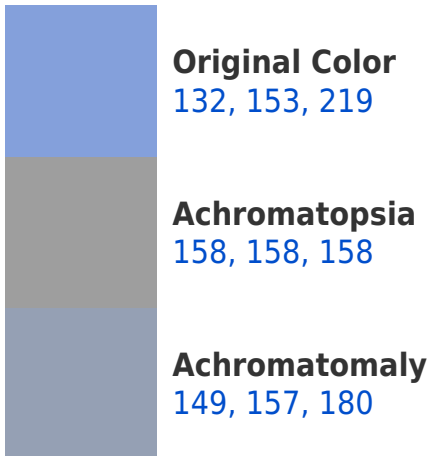

## **RYB 132, 153, 219 Background**

This preview shows how black text looks on a background with the RYB color 132, 153, 219.

This preview shows how white text looks on a background with the RYB color 132, 153, 219.

## Dichromacy

**Original Color**  
132, 153, 219

**Protanopia**  
142, 155, 217

**Deuteranopia**  
140, 154, 219

**Tritanopia**  
122, 147, 180

# Trichromacy

# Monochromacy