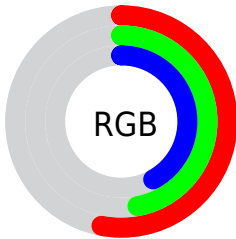

Distribution

Red (53%)

Green (47%)

Blue (42%)