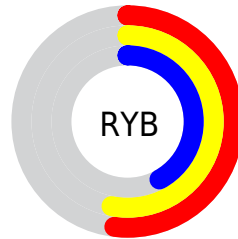

Details

The RYB color **133, 135, 106** is a dark color, and the websafe version is hex **666666**. A complement of this color would be **106, 115, 135**, and the grayscale version is **124, 124, 124**.

A 20% lighter version of the original color is **189, 189, 157**, and **81, 85, 59** is the 20% darker color. If you saturate the color by 10%, you get **131, 135, 93**, and if you desaturate by 10%, it is **133, 135, 120**.

Distribution

Red (53%)

Green (47%)

Blue (42%)

Red (52%)

Yellow (53%)

Blue (42%)

Cyan (0%)