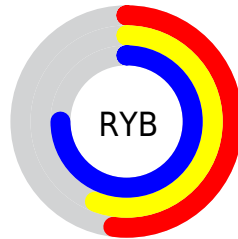

# Details

The RYB color **133, 142, 191** is a light color, and the websafe version is hex **9999CC**. A complement of this color would be **147, 191, 133**, and the grayscale version is **146, 146, 146**.

A 20% lighter version of the original color is **187, 196, 248**, and **82, 92, 137** is the 20% darker color. If you saturate the color by 10%, you get **114, 126, 191**, and if you desaturate by 10%, it is **152, 158, 191**.

# Distribution

Red (52%)

Green (56%)

Blue (75%)

Red (52%)

Yellow (56%)

Blue (75%)

Cyan (30%)