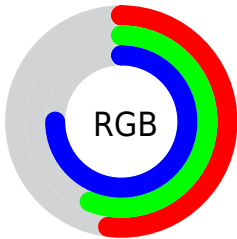

Distribution

Red (52%)

Green (56%)

Blue (75%)