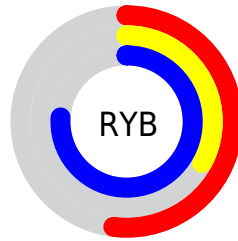

- Red (52%)
- Yellow (33%)
- Blue (76%)