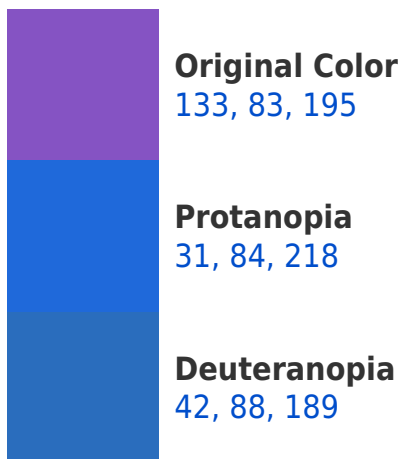

# Black Background

This preview shows how the RYB color 133, 83, 195 looks on a black background.

## **RYB 133, 83, 195 Background**

This preview shows how black text looks on a background with the RYB color 133, 83, 195.

This preview shows how white text looks on a background with the RYB color 133, 83, 195.

## Dichromacy

**Tritanopia**  
117, 105, 113

# Trichromacy

**Original Color**

133, 83, 195

**Protanomaly**

68, 92, 210

**Deuteranomaly**

75, 96, 191

**Tritanomaly**