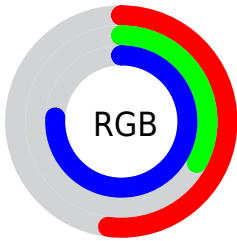

Distribution

- Red (52%)
- Green (33%)
- Blue (76%)