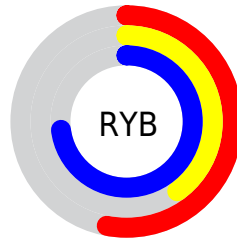

Red (53%)

Yellow (40%)

Blue (73%)