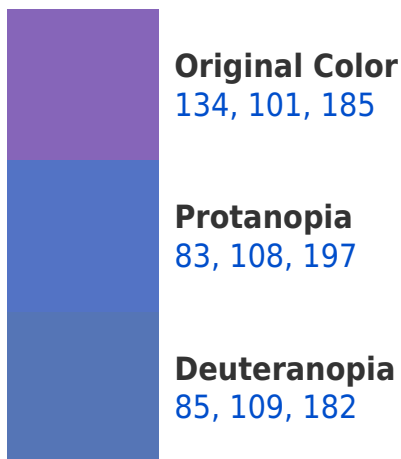

A 20% lighter version of the original color is **189, 153, 242**, and **81, 53, 131** is the 20% darker color. If you saturate the color by 10%, you get **123, 82, 185**, and if you desaturate by 10%, it is **145, 119, 185**.

Large Text (above 18pt) WCAG AAA ✓ Pass

Any Text WCAG AAA × Fail

If you want to check with other color combinations, try the [Color Contrast Checker](#).

RYB 134, 101, 185 Background

This preview shows how black text looks on a background with the RYB color 134, 101, 185.

This preview shows how white text looks on a background with the RYB color 134, 101, 185.

Color Blindness Simulation

Color vision deficiency is a very complex topic, and I could not describe the different causes any better than Wikipedia does, so if you want to learn more, you should check out their [article about color blindness](#).

Dichromacy

Tritanopia
123, 115, 124

Trichromacy

Original Color

134, 101, 185

Protanomaly

102, 109, 193

Deuteranomaly