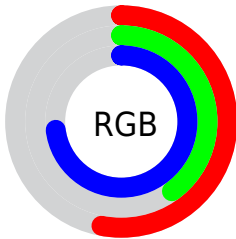

Distribution

Red (53%)

Green (40%)

Blue (73%)