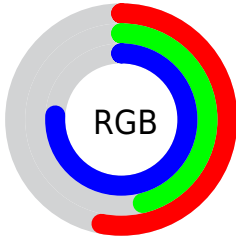

Distribution

Red (53%)

Green (46%)

Blue (76%)