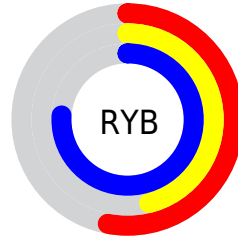

# Details

The RYB color **134, 118, 193** is a light color, and the websafe version is hex **666699**. A complement of this color would be **118, 193, 134**, and the grayscale version is **131, 131, 131**.

A 20% lighter version of the original color is **189, 170, 250**, and **82, 69, 139** is the 20% darker color. If you saturate the color by 10%, you get **119, 99, 193**, and if you desaturate by 10%, it is **149, 137, 193**.

# Distribution

Red (53%)

Green (46%)

Blue (76%)

Red (53%)

Yellow (46%)

Blue (76%)

Cyan (31%)