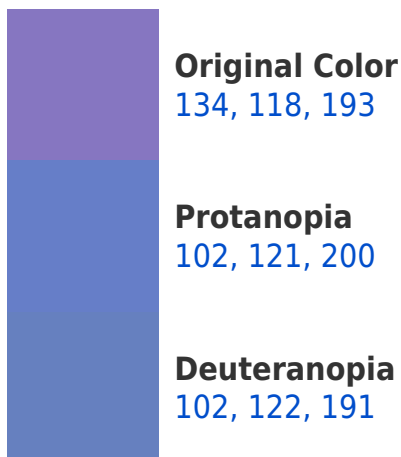

# Black Background

This preview shows how the RYB color 134, 118, 193 looks on a black background.

## RYB 134, 118, 193 Background

This preview shows how black text looks on a background with the RYB color 134, 118, 193.

This preview shows how white text looks on a background with the RYB color 134, 118, 193.

## Dichromacy

**Tritanopia**  
123, 127, 140

# Trichromacy

**Original Color**  
134, 118, 193

**Protanomaly**  
114, 122, 197

**Deuteranomaly**  
114, 123, 192

**Tritanomaly**  
127, 125, 159