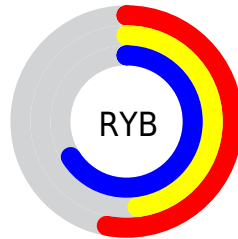

# Details

The RYB color **134, 122, 169** is a dark color, and the websafe version is hex **666699**. A complement of this color would be **122, 169, 134**, and the grayscale version is **131, 131, 131**.

A 20% lighter version of the original color is **188, 174, 224**, and **83, 73, 117** is the 20% darker color. If you saturate the color by 10%, you get **121, 105, 169**, and if you desaturate by 10%, it is **147, 139, 169**.

# Distribution

Red (53%)

Green (48%)

Blue (66%)

Red (53%)

Yellow (48%)

Blue (66%)

Cyan (21%)