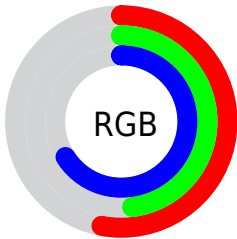

Distribution

Red (53%)

Green (48%)

Blue (66%)