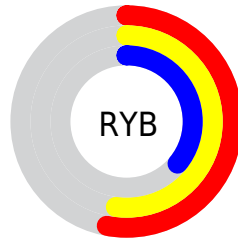

# Details

The RYB color **134, 132, 93** is a dark color, and the websafe version is hex **666666**. A complement of this color would be **93, 107, 134**, and the grayscale version is **117, 117, 117**.

A 20% lighter version of the original color is **188, 186, 143**, and **84, 82, 47** is the 20% darker color. If you saturate the color by 10%, you get **134, 130, 80**, and if you desaturate by 10%, it is **134, 134, 106**.

# Distribution

Red (53%)

Green (44%)

Blue (36%)

Red (53%)

Yellow (52%)

Blue (36%)

Cyan (0%)