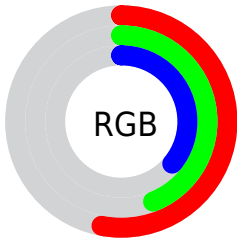

Distribution

Red (53%)

Green (44%)

Blue (36%)