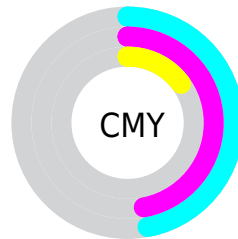

# Details

The RYB color **134, 135, 216** is a light color, and the websafe version is hex **9999FF**. A complement of this color would be **135, 216, 134**, and the grayscale version is **144, 144, 144**.

A 20% lighter version of the original color is **190, 188, 255**, and **80, 85, 161** is the 20% darker color. If you saturate the color by 10%, you get **112, 114, 216**, and if you desaturate by 10%, it is **156, 156, 216**.

# Distribution

Red (53%)

Green (53%)

Blue (85%)

Red (53%)

Yellow (53%)

Blue (85%)

Cyan (38%)

Magenta (37%)

Yellow (0%)

Black (15%)

Cyan (47%)

Magenta (47%)

Yellow (15%)