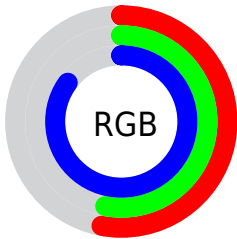

Distribution

Red (53%)

Green (53%)

Blue (85%)