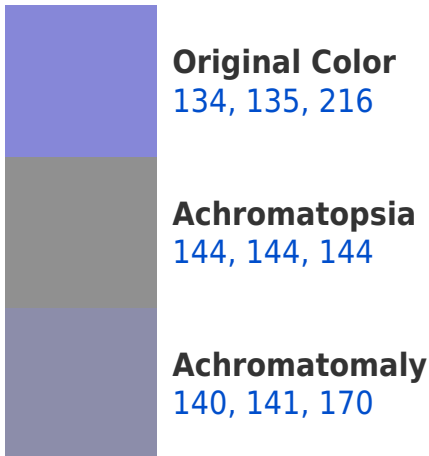

## RYP 134, 135, 216 Background

This preview shows how black text looks on a background with the RYP color 134, 135, 216.

This preview shows how white text looks on a background with the RYP color 134, 135, 216.

## Dichromacy

**Original Color**  
134, 135, 216

**Protanopia**  
114, 135, 220

**Deuteranopia**  
109, 134, 214

**Tritanopia**  
120, 136, 159

# Trichromacy

# Monochromacy