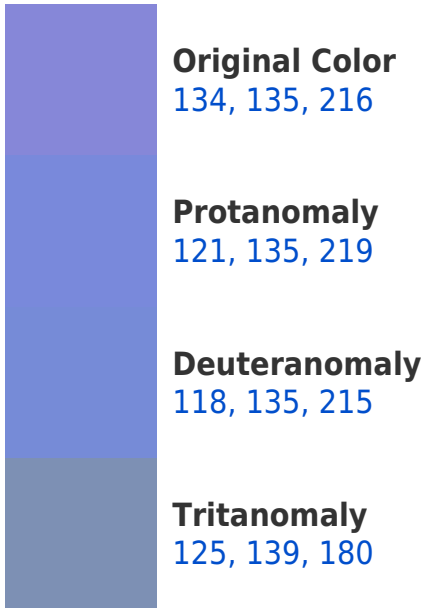

## RYP 134, 135, 216 Background

This preview shows how black text looks on a background with the RYP color 134, 135, 216.

This preview shows how white text looks on a background with the RYP color 134, 135, 216.

## Dichromacy

**Original Color**  
134, 135, 216

**Protanopia**  
114, 135, 220

**Deuteranopia**  
109, 134, 214

**Tritanopia**  
120, 136, 159

# Trichromacy

# Monochromacy