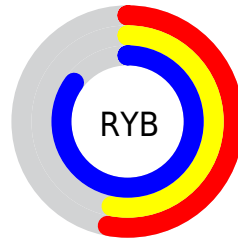

## Conversions Part 2

Format	Color
<a href="#">RYB</a>	<a href="#">134, 135, 216</a>
Decimal	<a href="#">8816600</a>
CIELab	<a href="#">59.30, 19.19, -41.64</a>
CIELCh	<a href="#">59, 45.845, 294.742</a>
Yxy	<a href="#">27.3576, 0.2435, 0.2156</a>
Android (android.graphics.Color)	<a href="#">4287006680 (0xFF8687D8)</a>
YUV	<a href="#">143.9350, 35.5280, -8.7130</a>
Hunter-Lab	<a href="#">52.3045, 13.8922, -41.1692</a>

# Details

The RYB color **134, 135, 216** is a light color, and the websafe version is hex **9999FF**. A complement of this color would be **135, 216, 134**, and the grayscale version is **144, 144, 144**.

A 20% lighter version of the original color is **190, 188, 255**, and **80, 85, 161** is the 20% darker color. If you saturate the color by 10%, you get **112, 114, 216**, and if you desaturate by 10%, it is **156, 156, 216**.

# Distribution

Red (53%)

Green (53%)

Blue (85%)

Red (53%)

Yellow (53%)

Blue (85%)

Cyan (38%)